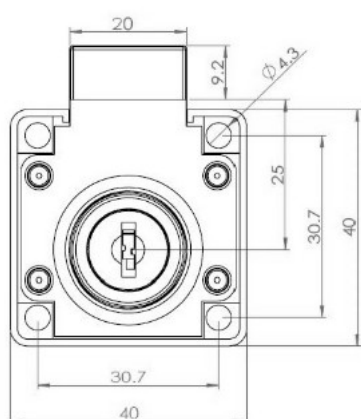

PRODUCT SHEET

Description:

Rim Lock 850, $\varnothing 19 \times 32$ mm, Drawer, NPL, Metal Keys SISO

Item number:

14.01.080-0

Units	Box	Carton	HS Code	Barcode
Pcs.	12	120	8301300000	
				5704866032667

SISO A/S