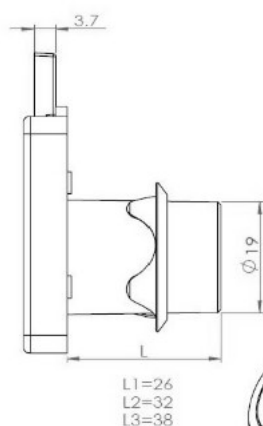

PRODUCT SHEET

Description:

Rim Lock 850, $\varnothing 19 \times 32$ mm, Drawer, NPL, Metal Keys SISO

Item number:

14.01.080-0

Units	Box	Carton	HS Code	Barcode
Pcs.	12	120	8301300000	
				5704866032667

SISO A/S